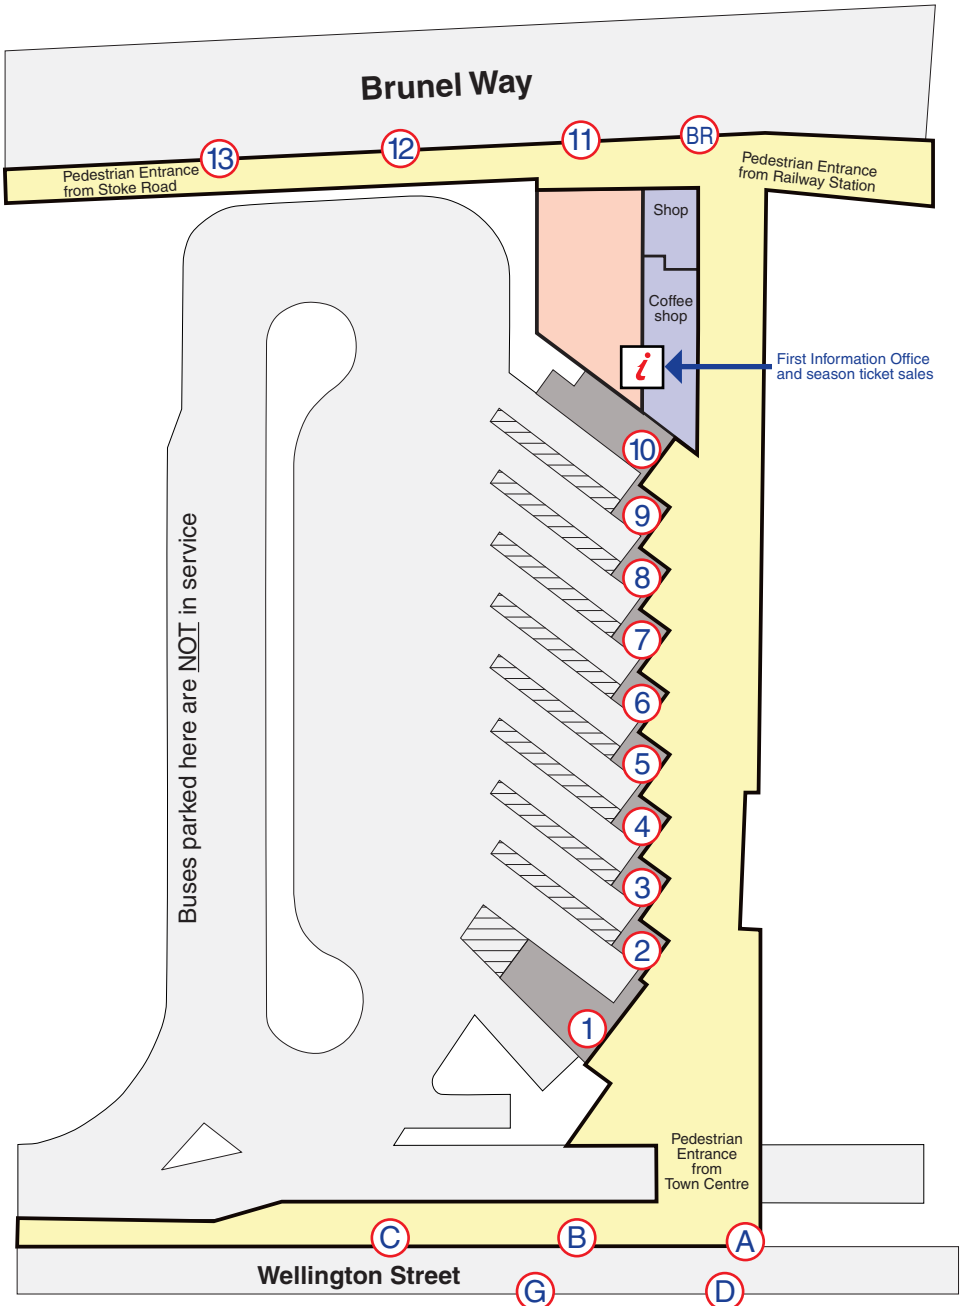

Slough bus map and bus station guide

January 2019

Slough Bus Route Map

January 2019

Based on the Ordnance Survey map with the permission of the Controller of Her Majesty's Stationery Office (C) Crown copyright 2008. Licence no. 100019446

Slough Bus Station

Use yellow areas ONLY to access bus stops

Index to stops

- ① 81 to Hounslow
- ② 3 to Uxbridge
- ③ 15 to Maidenhead
63/68 to Maidenhead
- ④ 4 to Maidenhead
- ⑤ 5 to Cippenham
- ⑥ X74 to High Wycombe
- ⑦ 2 to Dedworth via Windsor
11, 11A, 11S to Heathrow Terminal 5 via Datchet
- ⑧ 8 to Heathrow, Terminal 5 via Windsor
- ⑨ 104 to High Wycombe
- ⑩ 702/703 to Bracknell via Windsor
7 to Heathrow
(between 21.00 and 00.00)
- BR BR to Bath Road Central
- ⑪ 1 to Britwell
- ⑫ 12 to Burnham
13 to Haymill Road
- ⑬ WP1 to Wexham Park Hospital
335 to Chalfont
- A 1 to Britwell
- B 9 to Heathrow, Terminal 5
- C 702 to London, Victoria
703 to Heathrow, Terminal 5
- D 583 to Uxbridge
6 to Wexham Court
- G 7 to Heathrow
(between 03.00 and 20.30)